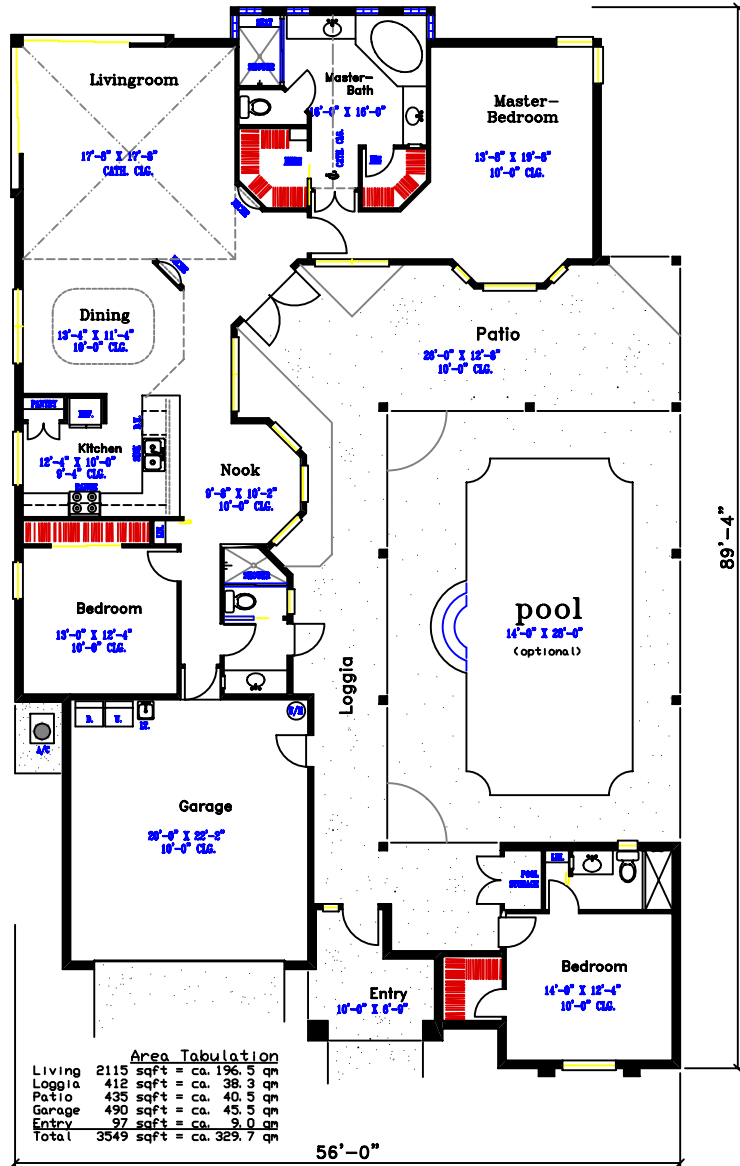

# The Excellence

Plans and specifications subject to change without notice. All dimensions are approximate. Illustrations are artist renderings only.  
 904 Lee Blvd. - P.O.Box 358 Lehigh Acres, FL 33970 - Tel. 239-369-8294 - Fax: 239-369-9842  
 Email: walba-florida@embarqmail.com Internet: walba-homes-florida.com